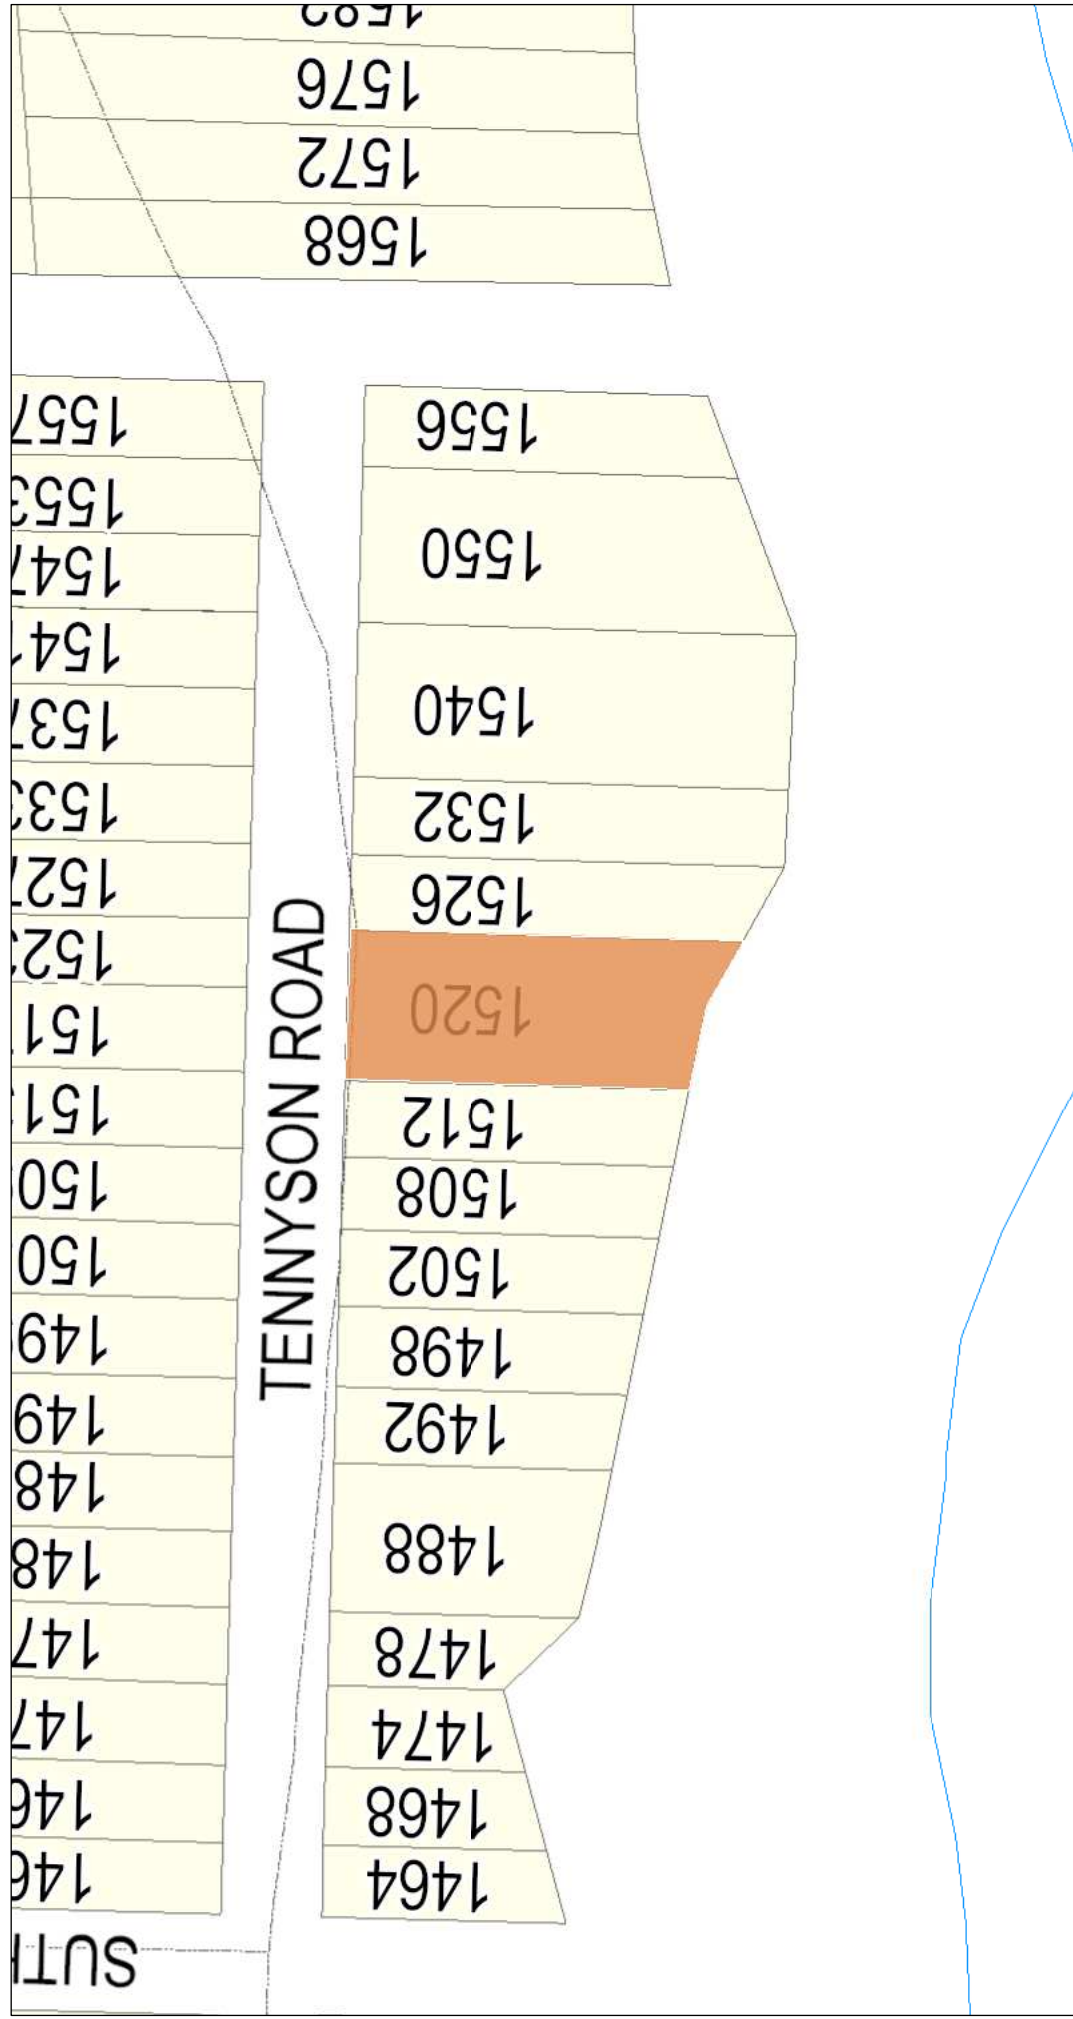

Powell River Regional District

June 26, 2018

Property Information

Powell River Regional District

June 26, 2018

Property Information

1:1,000

0 0.0125 0.025 0.05 mi
0 0.0175 0.035 0.07 km